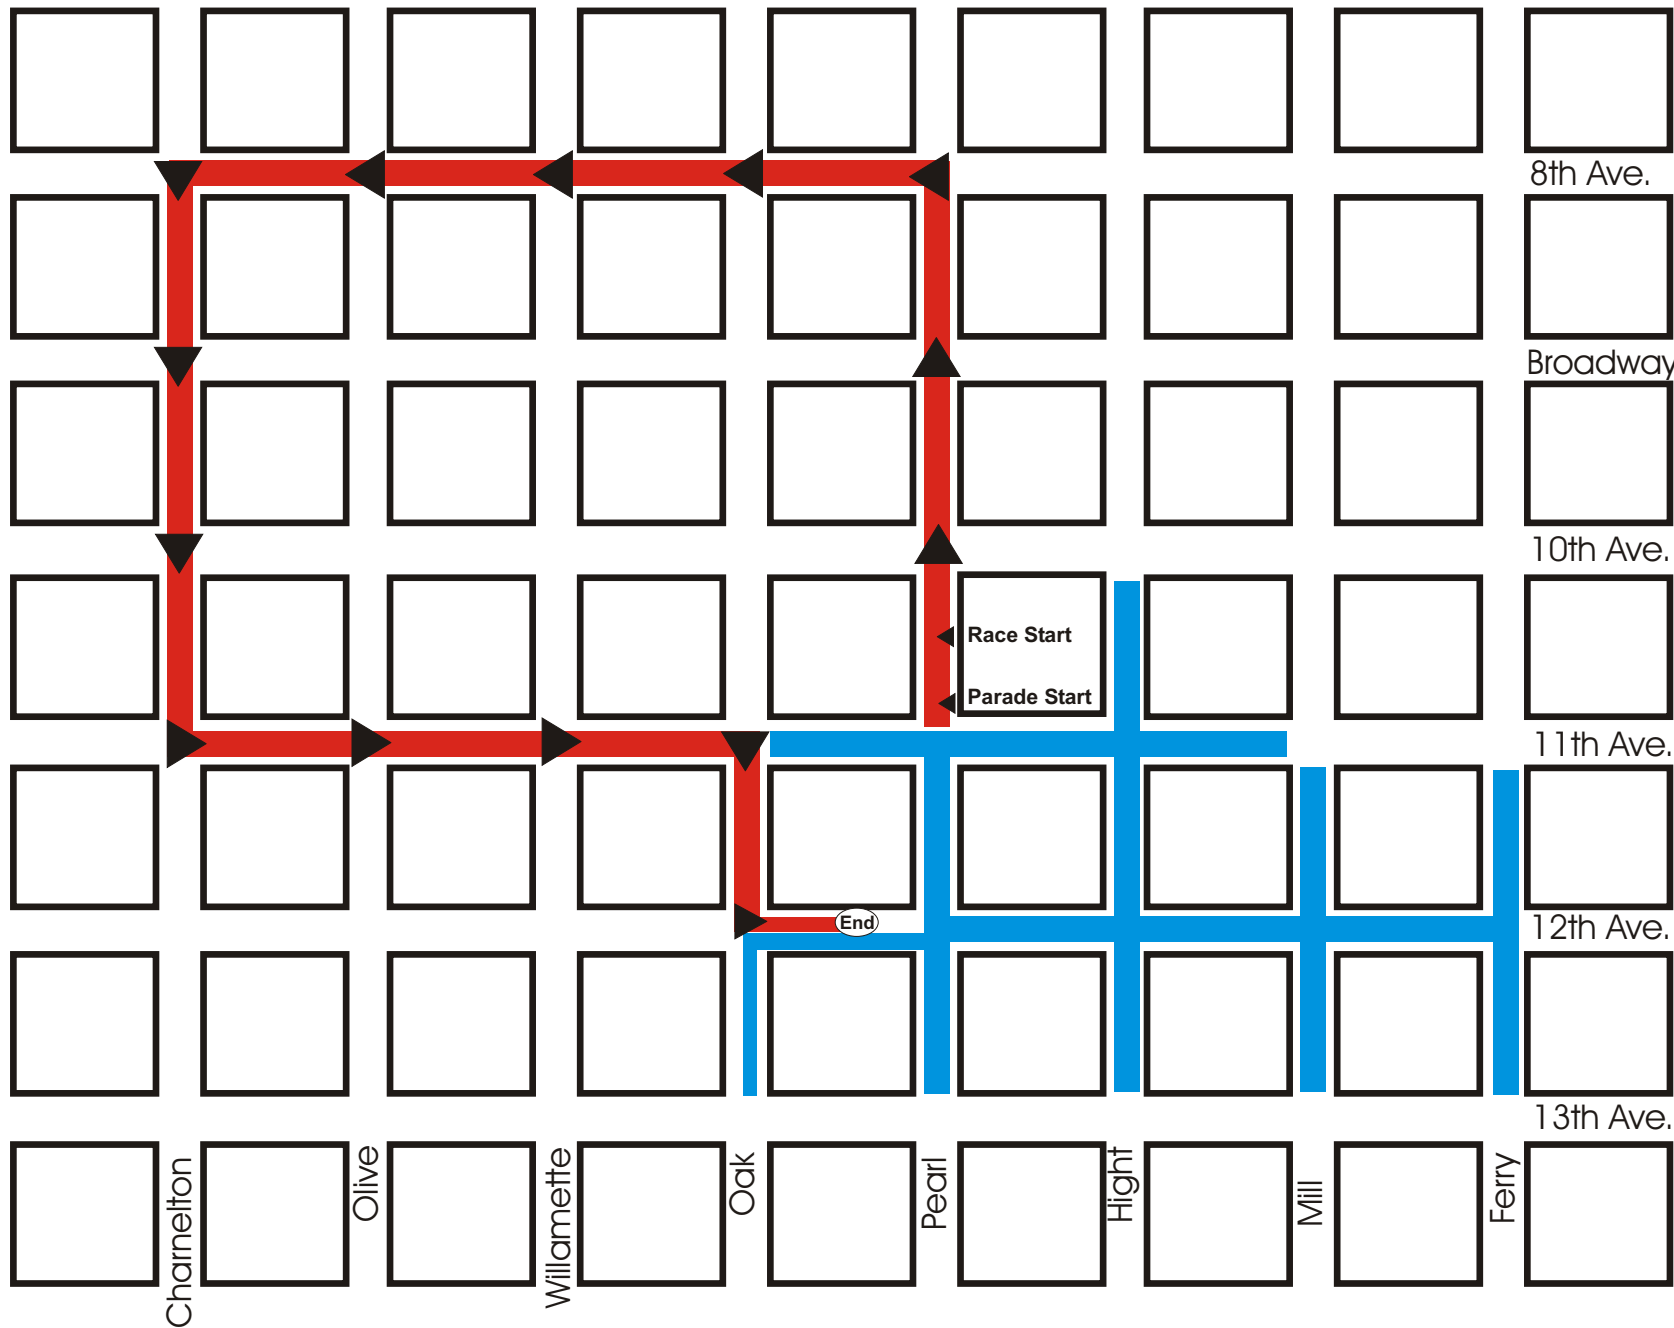

Eugene Celebration 2010 Staging Area and Parade Route

Road Race Start: 9:50 am

Parade Start: 10:00 am

Staging Areas: Closed 6:00 am - Noon, Saturday August 28

Parade Route: Closed 9:30 am - Noon, Saturday August 28